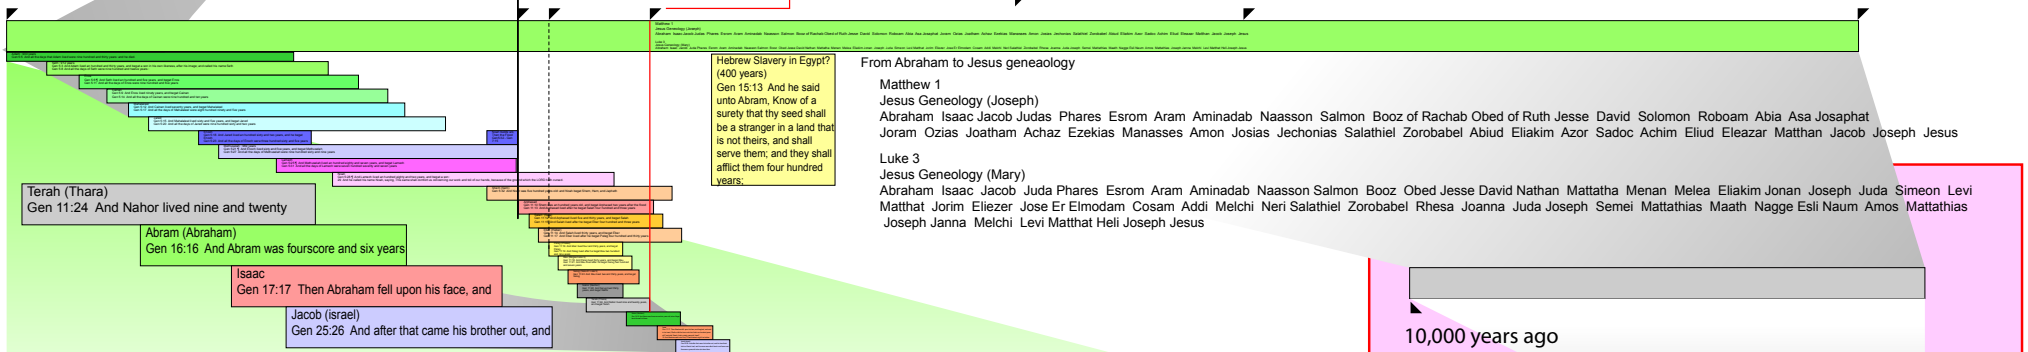

Creationism

AM = Anno Mundi
(years since creation)

Creation
year : 0 AM
pop. : 2

Flood
year : 1,656 AM
pop. : 8

Babel
year : 1,757 AM
pop. : 1,000 - 5,000

Abram (76) & Pharoah
year : 2084 AM
Egypt already established

Rome Founded
750 B.C.

Jesus
4000 AM
4 BC - 29 AD

Present

Adam : 930 years
Gen 5:5 And all the days that Adam lived were nine hundred and thirty years: and he died.

Seth : 912 years
Gen 5:3 And Adam lived an hundred and thirty years, and begat a son in his own likeness, after his image; and called his name Seth
Gen 5:8 And all the days of Seth were nine hundred and twelve years :

Enos
Gen 5:6 ¶ And Seth lived an hundred and five years, and begat Enos
Gen 5:11 And all the days of Enos were nine hundred and five years

Cainan
Gen 5:9 And Enos lived ninety years, and begat Cainan
Gen 5:14 And all the days of Cainan were nine hundred and ten years

Mahalaleel
Gen 5:12 And Cainan lived seventy years, and begat Mahalaleel
Gen 5:17 And all the days of Mahalaleel were eight hundred ninety and five years

Creation Week

Day 1

Day 2

Day 3

Day 4

Day 5

Day 6

Day 7

Space,
Matter,
Light,
Time

Separation of
waters
(Expanse) (firmament)

Land,
Seas,
(Plants)

Sun,
Moon,
Stars

Birds Whales Fish

Land Animals
including
Dinosaurs
Man
Woman

Sabbath
Rest

15 billion years ago
the Big Bang

4.6 million years ago
Formation of the approximately homogeneous
solid Earth by planetesimal accretion

**If it sounds that complicated,
it must be true, right?**

3 billion years ago
Prokaryotic cell organisms develop
from what? Magic? ;-)

200 million years ago
Pangaea starts to break apart
but why? maybe a big flood?

Gen 7:11 ¶ In the six hundredth year of Noah's life,
in the second month, the seventeenth day of the month,
the same day were all the fountains of the great deep broken up,
and the windows of heaven were opened.
12 And the rain was upon the earth forty days and forty nights.

65 million years ago
K-T Boundary
extinction of the dinosaurs
and beginning of the reign of mammals

5 million years ago
Ape gives birth to man
**60 millions years
separate Dinos & man
Therefore NO WAY
man ever met Dino!**

Evolution